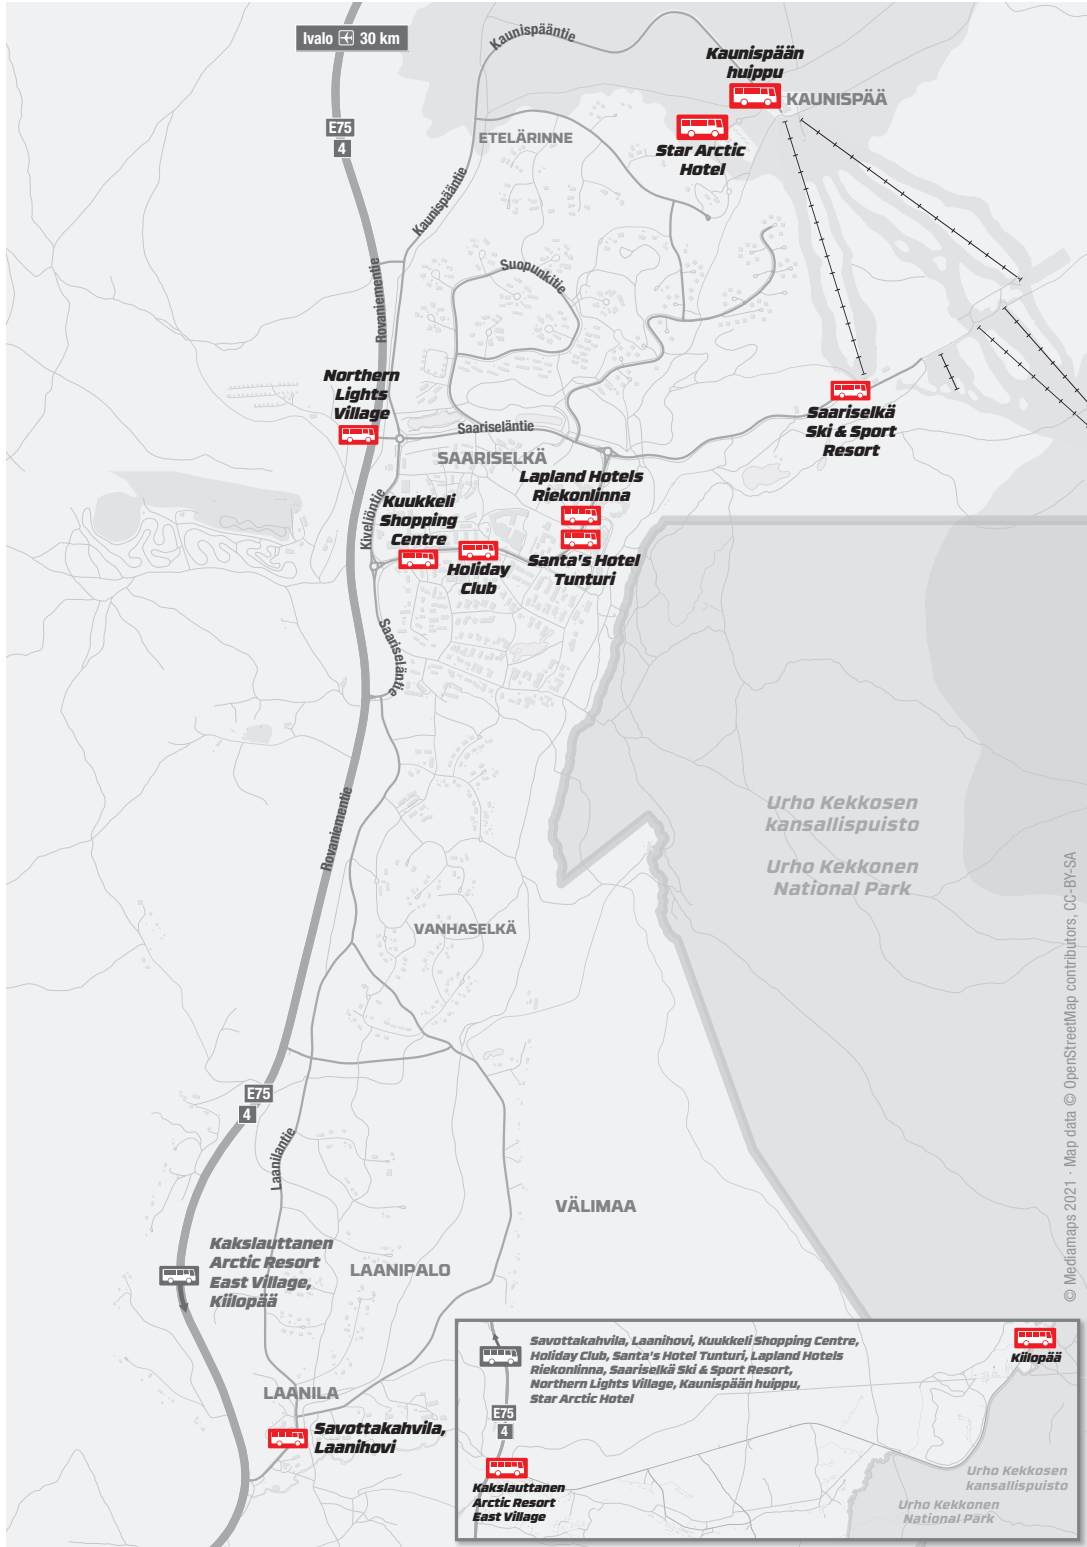

Ivalo 30 km

E75
4

Northern Lights Village

SAARISELKÄ
Lapland Hotels Riekonlinna

Kuukkei Shopping Centre

Holiday Club

Santa's Hotel Tunturi

Saariselkä Ski & Sport Resort

Kaunispaän huippu

KAUNISPÄÄ

Star Arctic Hotel

Urho Kekkosen kansallispuisto

Urho Kekkonen National Park

VANHASELKÄ

VÄLIMAA

Kaksilauttanen Arctic Resort East Village, Kilopää

LAANIPALO

Savottakahvila, Laanihovi

LAANILA

Savottakahvila, Laanihovi, Kuukkei Shopping Centre, Holiday Club, Santa's Hotel Tunturi, Lapland Hotels Riekonlinna, Saariselkä Ski & Sport Resort, Northern Lights Village, Kaunispaän huippu, Star Arctic Hotel

Kilopää

E75
4

Kaksilauttanen Arctic Resort East Village

Urho Kekkosen kansallispuisto
Urho Kekkonen National Park